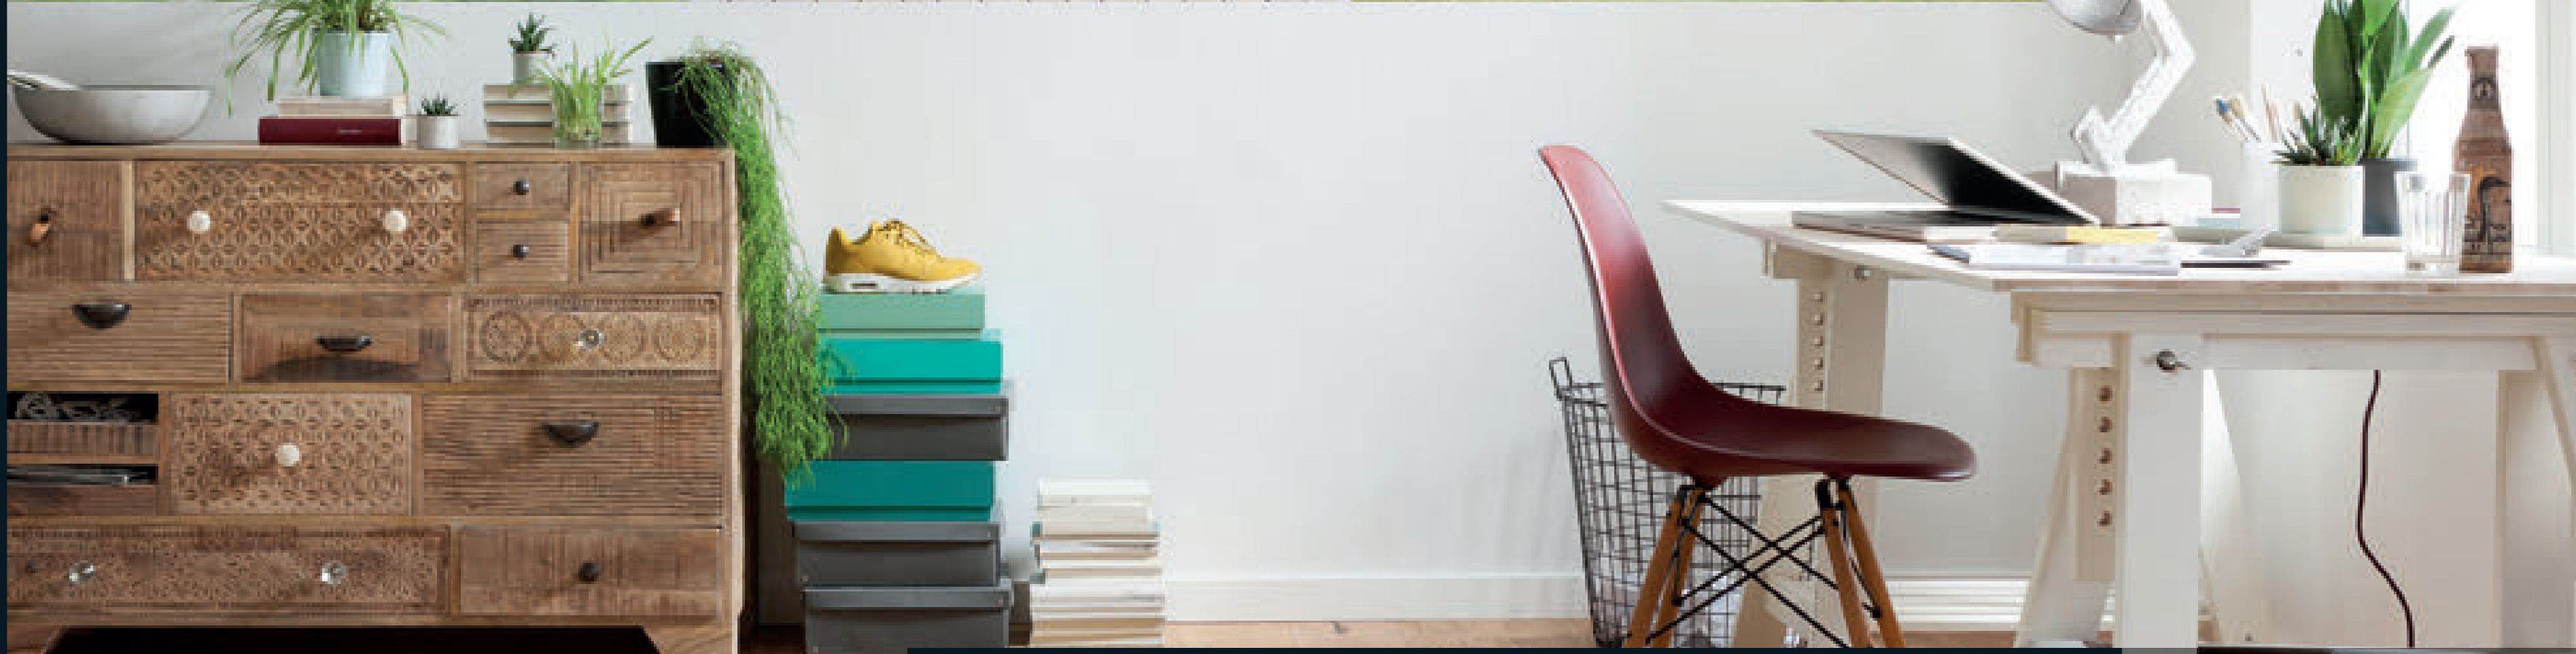

4-538

größe / size / размер 368 x 127 cm / 12'1" x 4'2"
teile / parts / части 4 □□□
preis- / price code / код цены D

Green Lake

Green Lake

Mountains, meadows, and forests skirt the shoreline of bluish-green Lake Planšar, a heart-shaped, artificial body of water constructed in Slovenia's Jereško Valley in 1970. A much larger glacial lake from the last ice age once filled much of this valley. The lake began to drain dry in the 13th century when a severe earthquake destroyed the rock barrier that hemmed it in. It was gone by the 19th century. The residents of Jereško valley who created Lake Planšar did so in memory of this lost lake.