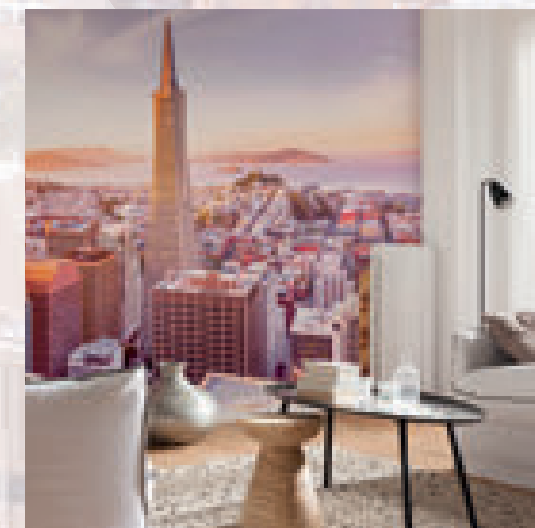

VOL 15

made in germany

fototapeten
photomurals
posters XXL
fotomurales
фотообои

Komar[®]

**NATIONAL
GEOGRAPHIC**[™]

photomurals made in germany

VOL15

| | |
|---|-------|
|  NATIONAL GEOGRAPHIC | S.2 |
| open up new vistas | S.36 |
| textures and patterns | S.68 |
| dreaming | S.102 |
| beauties | S.128 |
| being outside | S.156 |