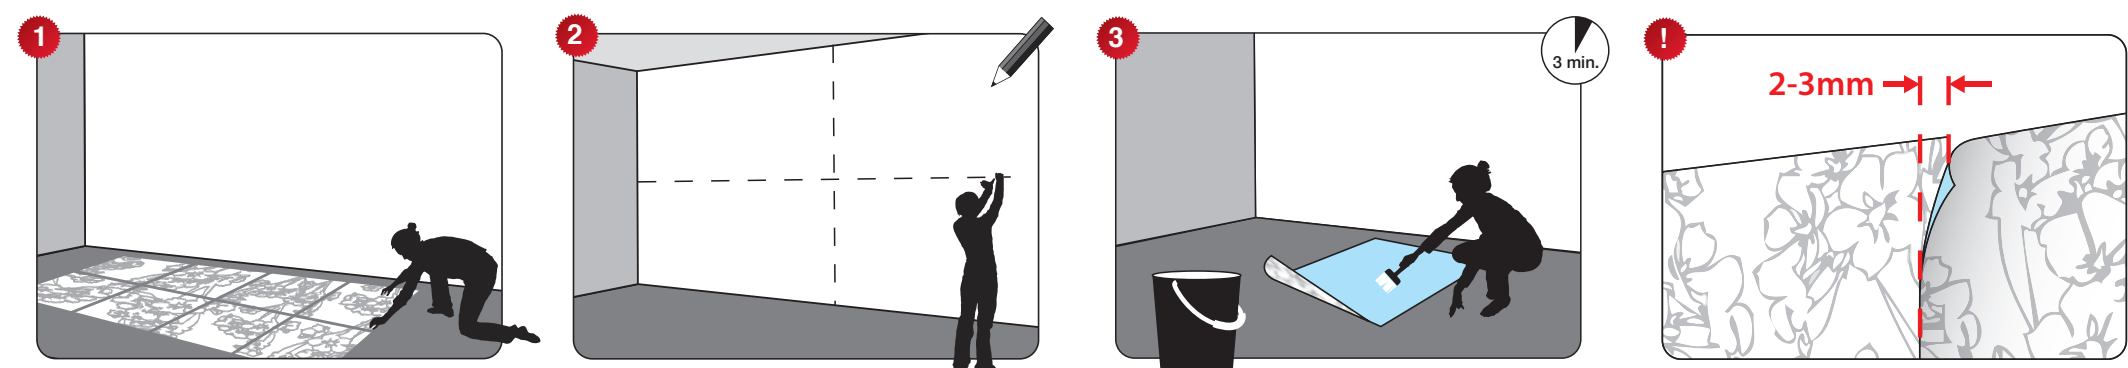

Index

Name	Art.Nr.	
3D Crystal Cave	8-879	72
3D Spherical	8-880	70
African Sunset	4-501	30
Alpen	8-982	170
Amalfi	8-931	66
Ari Atoll	4-883	182
Atlin Road	8-532	4
Audi R8 Le Mans	8-957	124
Autumn Forest	8-068	172
Backstein	8-741	92
Bay Bridge	8-733	56
Beach Resort	8-921	52
Birkenrinde	8-700	80
Brooklyn Brick	8-882	44
Brooklyn Bridge	4-320	118
Concrete Blocks	8-938	88
Daisies	8-994	104
Dolomiten	8-9017	184
Eden Falls	8-533	12
El Paradiso	8-101	64
Eternity	4-876	132
Floraison	8-736	140
France	4-990	40
Gentle Rosé	8-894	152
Gold	8-703	94
Golden Dawn	8-997	160
Green Lake	4-538	10
Hide Out	8-984	60
Intense	8-965	138
Jungle Trail	8-989	158
Land's End	8-901	168
Lumbercheck	8-978	86
Magnolia	8-738	146
Maldives	8-240	174
Malibu	8-956	62
Manhattan	4-987	58
Marmoro	8-981	90
Merian	8-510	26
Miami	8-967	166
Mirror Lake	4-537	14
Neon	8-731	122
Nuit d'Or	4-321	114
NYC Lights	8-516	28
Ocean Breeze	8-515	20
Olive Tree	8-531	34
Otaksa	8-705	148
Penthouse	8-916	50
Praslin	8-885	176
Pura Kaunui Falls	8-256	178
Pure	8-319	154
Reunion	8-992	106
Rome	8-932	110
Rosa	8-937	142
Sailing	8-526	22
San Francisco Morning	8-535	8
Sandy Path	8-995	162
Santorini	4-991	42
Seaside	8-983	164
Secret Garden	8-708	144
Serafina	8-963	96
Seychellen	4-006	180
Shades	8-962	136
Skyline	8-913	120
Sparkling New York	4-877	46
Spring	8-507	18
Spring Lake	8-524	24
Still Life	8-999	130
Stone Wall	8-727	78
Subway	8-996	48
Sunday	8-519	16
Torres del Paine	4-530	32
Treasure Island	8-918	112
Tulips	8-900	150
Urban	8-709	116
Urban Jungle	8-979	98
Velvet	8-980	134
Vernazza	8-988	38
Vertical Garden	8-878	74
Villa Liguria	8-993	108
Vintage Wood	4-910	82
White Brick	8-881	76
White Horses	8-986	126
Whitewashed Wood	8-920	84
Whytecliff	8-534	6
Wicklow Park	8-985	54
World Map	4-050	100

Art.Nr.	Name	
4-006	Seychellen	180
4-050	World Map	100
4-320	Brooklyn Bridge	118
4-321	Nuit d'Or	114
4-501	African Sunset	30
4-530	Torres del Paine	32
4-537	Mirror Lake	14
4-538	Green Lake	10
4-876	Eternity	132
4-877	Sparkling New York	46
4-883	Ari Atoll	182
4-910	Vintage Wood	82
4-987	Manhattan	58
4-990	France	40
4-991	Santorini	42
8-068	Autumn Forest	172
8-101	El Paradiso	64
8-240	Maldives	174
8-256	Pura Kaunui Falls	178
8-319	Pure	154
8-507	Spring	18
8-510	Merian	26
8-515	Ocean Breeze	20
8-516	NYC Lights	28
8-519	Sunday	16
8-524	Spring Lake	24
8-526	Sailing	22
8-531	Olive Tree	34
8-532	Atlin Road	4
8-533	Eden Falls	12
8-534	Whytecliff	6
8-535	San Francisco Morning	8
8-700	Birkenrinde	80
8-703	Gold	94
8-705	Otaksa	148
8-708	Secret Garden	144
8-709	Urban	116
8-727	Stone Wall	78
8-731	Neon	122
8-733	Bay Bridge	56
8-736	Floraison	140
8-738	Magnolia	146
8-741	Backstein	92
8-878	Vertical Garden	74
8-879	3D Crystal Cave	72
8-880	3D Spherical	70
8-881	White Brick	76
8-882	Brooklyn Brick	44
8-885	Praslin	176
8-894	Gentle Rosé	152
8-900	Tulips	150
8-901	Land's End	168
8-9017	Dolomiten	184
8-913	Skyline	120
8-916	Penthouse	50
8-918	Treasure Island	112
8-920	Whitewashed Wood	84
8-921	Beach Resort	52
8-931	Amalfi	66
8-932	Rome	110
8-937	Rosa	142
8-938	Concrete Blocks	88
8-956	Malibu	62
8-957	Audi R8 Le Mans	124
8-962	Shades	136
8-963	Serafina	96
8-965	Intense	138
8-967	Miami	166
8-978	Lumbercheck	86
8-979	Urban Jungle	98
8-980	Velvet	134
8-981	Marmoro	90
8-982	Alpen	170
8-983	Seaside	164
8-984	Hide Out	60
8-985	Wicklow Park	54
8-986	White Horses	126
8-988	Vernazza	38
8-989	Jungle Trail	158
8-992	Reunion	106
8-993	Villa Liguria	108
8-994	Daisies	104
8-995	Sandy Path	162
8-996	Subway	48
8-997	Golden Dawn	160
8-999	Still Life	130

Komar®

Unsere Fototapeten sind FSC-zertifiziert
Nos posters XXL sont certifiés FSC
Наши фотообои имеют сертификат FSC
Our photomurals are FSC-certified

gebrauchsanweisung | direction of use | mode d'emploi | инструкция

Watch our video
www.komar.de