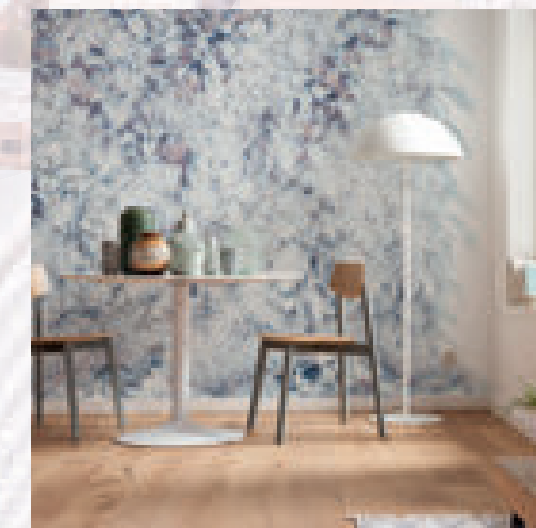

VOL 15

made in germany

fototapeten
photomurals
posters XXL
fotomurales
фотообои